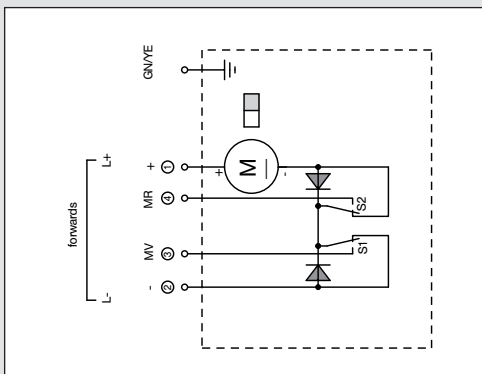

Standard wiring diagrams (further circuit variants on request)

Operating voltage 24 V DC /
Wiring diagram GS 9408