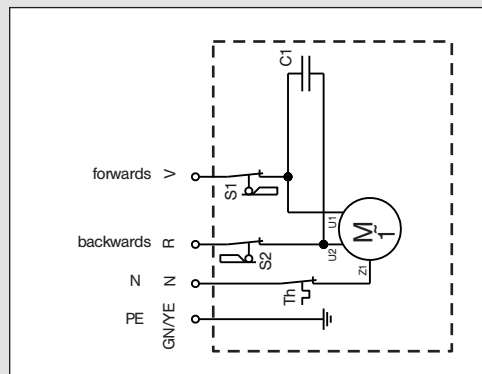

Operating voltage 230 V AC /
Wiring diagram WS 9804

- Th = Thermal protection
- S1 = Limit switch pos. extended
- S2 = Limit switch pos. retracted
- C1 = Capacitor (internal)

Attention!
To avoid reverse voltage from the capacitor, do not connect motors in parallel!